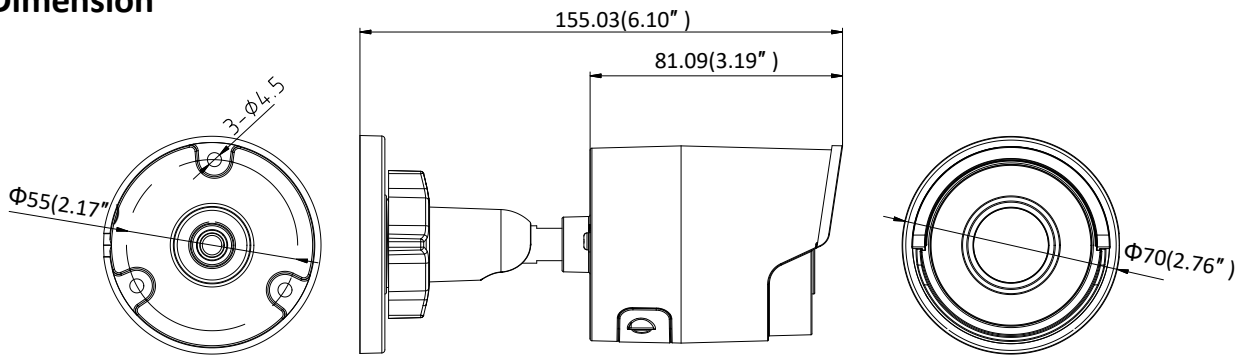

Protocols	TCP/IP, UDP, ICMP, HTTP, HTTPS, FTP, DHCP, DNS, DDNS, RTP, RTSP, RTCP, PPPoE, NTP, UPnP, SMTP, SNMP, IGMP, 802.1X, QoS, IPv6
Standard	ONVIF (PROFILE S, PROFILE G), ISAPI
General Function	One-key Reset, Anti-Flicker, Heartbeat, Mirror, Password Protection, Privacy Mask, Watermark, IP Address Filter
Firmware Version	V5.5.80
API	ONVIF (PROFILE S, PROFILE G), ISAPI
Simultaneous Live View	Up to 6 channels
User/Host	Up to 32 users 3 levels: Administrator, Operator and User
Client	iVMS-4200, Hik-Connect, iVMS-5200, iVMS-4500
Web Browser	Plug-in required live view: IE8+, Chrome 41.0-44, Firefox 30.0-51, Safari 8.0-11 Plug-in free live view: Chrome 45.0+, Firefox 52.0+
Interface	
Communication Interface	1 RJ45 10M/100M self-adaptive Ethernet port
On-board Storage	Built-in microSD/SDHC/SDXC slot, up to 128 GB
Reset Button	Yes
Smart Feature-set	
Behavior Analysis	Line crossing detection, intrusion detection, unattended baggage detection, object removal detection
Exception Detection	Scene change detection
Face Detection	Yes
General	
Operating Conditions	-30 °C to +60 °C (-22 °F to +140 °F), Humidity 95% or less (non-condensing)
Power	12 VDC ± 25%, 5 W PoE(802.3af, 36 V to 57V, class 3), 6.5 W
IR Range	Up to 30 m
Protection Level	IP67
Material	Metal
Dimensions	Camera: $\Phi 70 \times 155.03$ mm ($\Phi 2.76'' \times 6.1''$) Package: $216 \times 121 \times 118$ mm ($8.5'' \times 4.76'' \times 4.65''$)
Weight	Camera: 410 g (0.9 lb.)

Available Model

DS-2CD2025FWD-I (2.8/4/6/8/12 mm)

Dimension

Unit: mm

Accessory

DS-1280ZJ-XS
Junction Box

DS-1280ZJ-XS(Black)
Junction Box

Distributed by